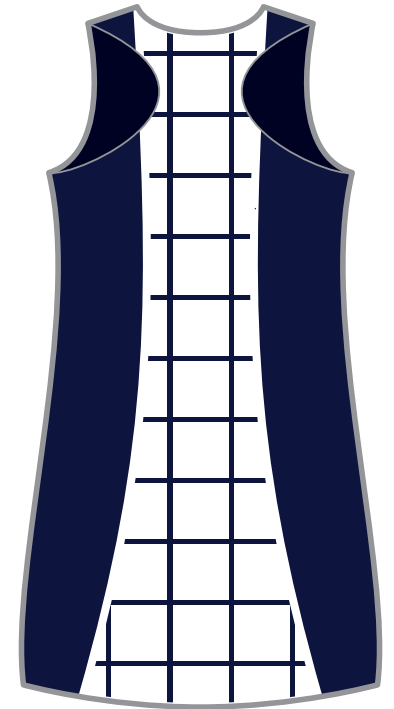

Netball Concepts - Sublimated Options

© Academy Apparel 2011

NB: These are concepts only, we will customise colours and graphics to your specifications

306 Broadway Avenue
P.O. Box 5224
Palmerston North
Ph 06 354 0979
sales@academyapparel.co.nz